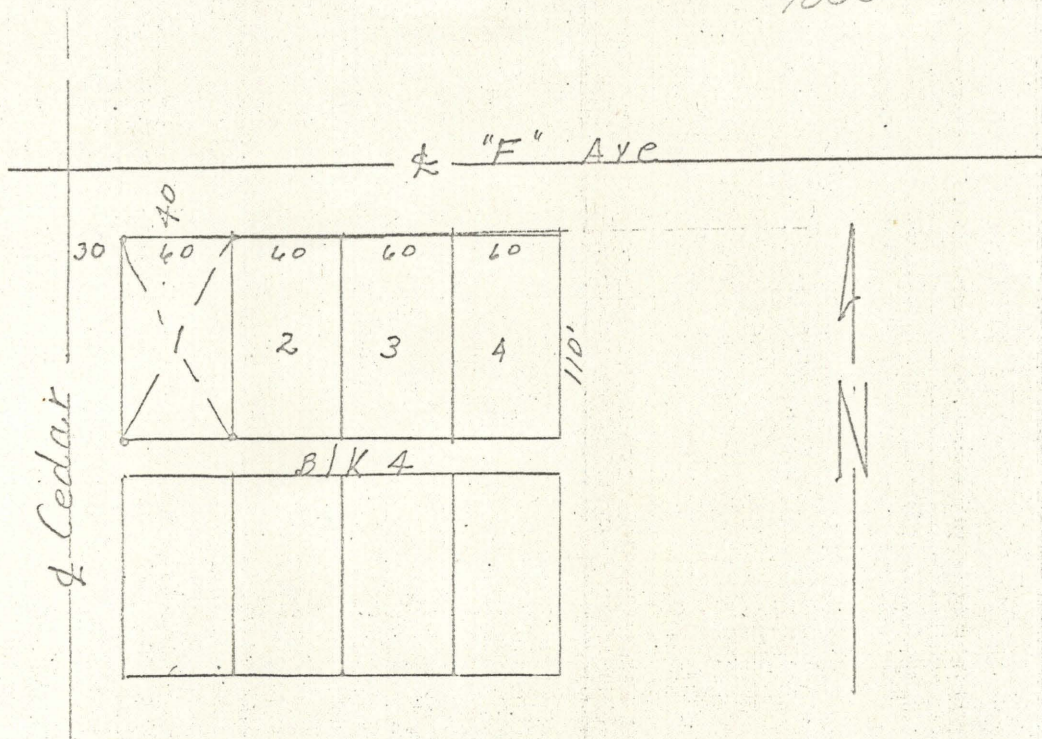

13-67

Don Chenault  
602 F. Ave.  
La Grande, Oregon

May 15, 1967

35 38 70A  
7000

Scale 1" = 100'

Description;  
Lot 1 of Block 4 of Arnold and Dray's Addition to La Grande, Oregon.

REGISTERED  
OREGON  
LAND SURVEYOR

*James G. Voelz*

MAY 4 1960  
JAMES G. VOELZ  
381