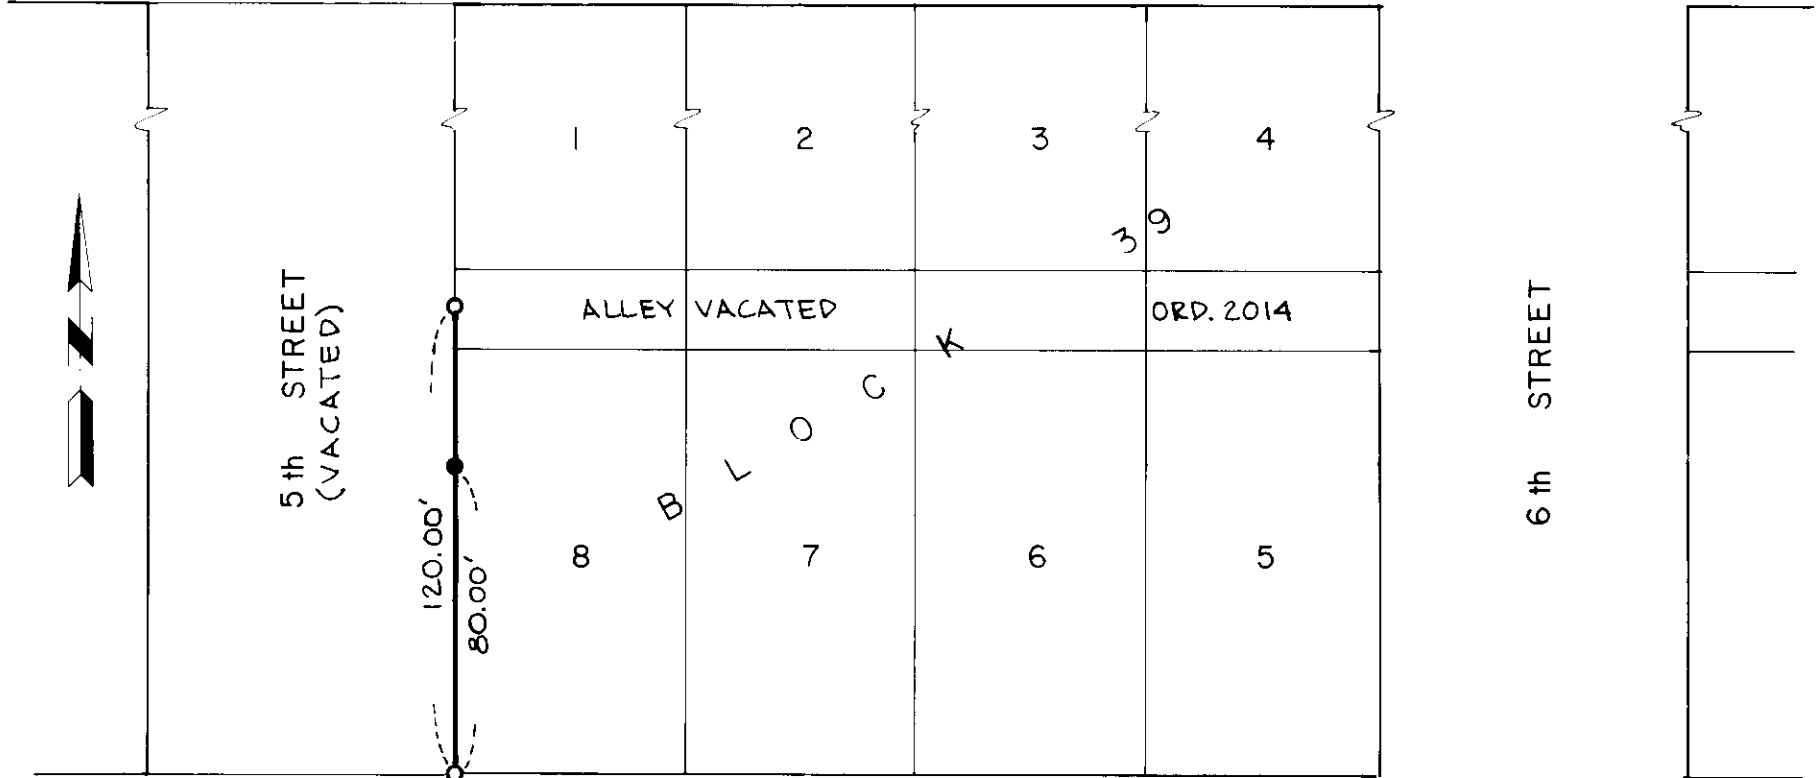

"J" AVE.

"I" AVE.

LEGEND

- FOUND 5/8" PIN FROM RECORD SURVEY 70-72
- SET 1/2" x 24" PIN WITH CAP MARKED AP+A.

<p>BLOCK 39 LOT 8 CHAPLINS ADDITION TO LA GRANDE</p>	
<p>FOR: DOUGLAS L. EUSTACE</p>	
<p>1" = 50'</p>	
<p>MAY 1977</p>	
<p>LA GRANDE • ENTREPRISE • OREGON</p>	