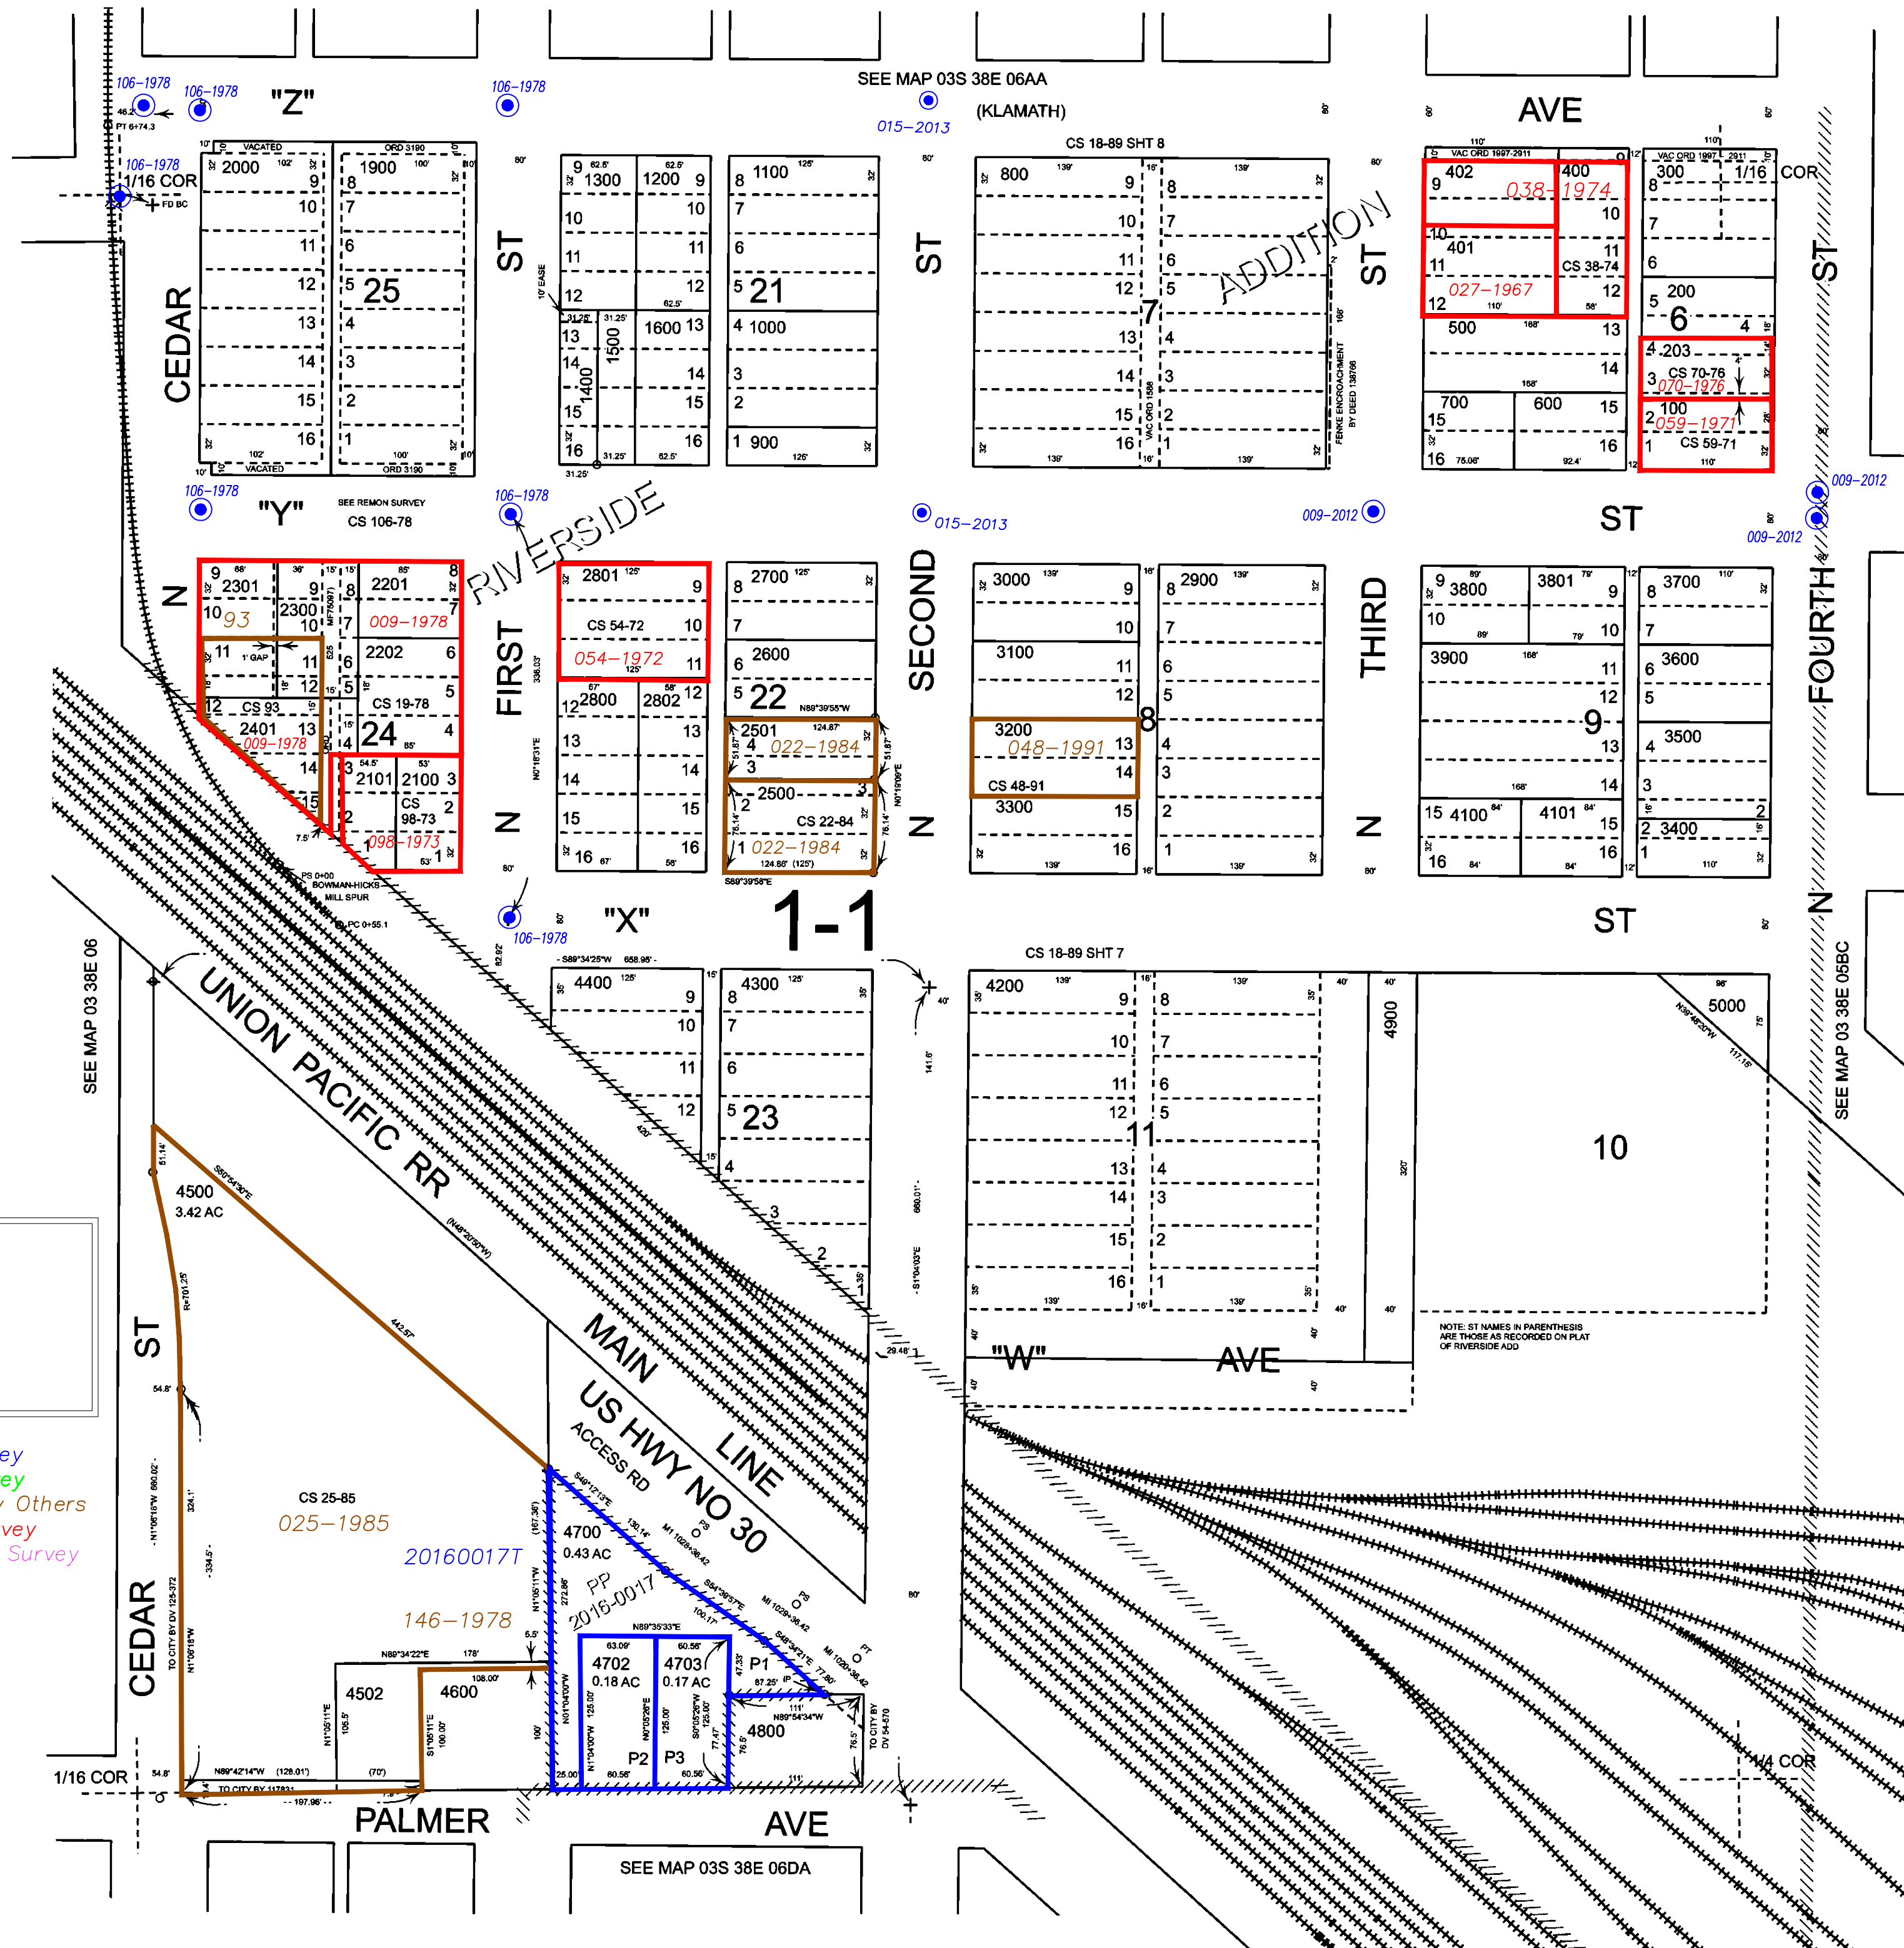

Cancelled
201
202
1700
1800
2200
2203
2400
4501
4701
4801
4000
4890
5100
4900MI
5000MI

Subdivisions on This Page
RIVERSIDE ADDITION

- BGB Survey
- APA Survey
- Survey by Others
- Voelz Survey
- Old Book Survey

Revised: SH 11/23/2016